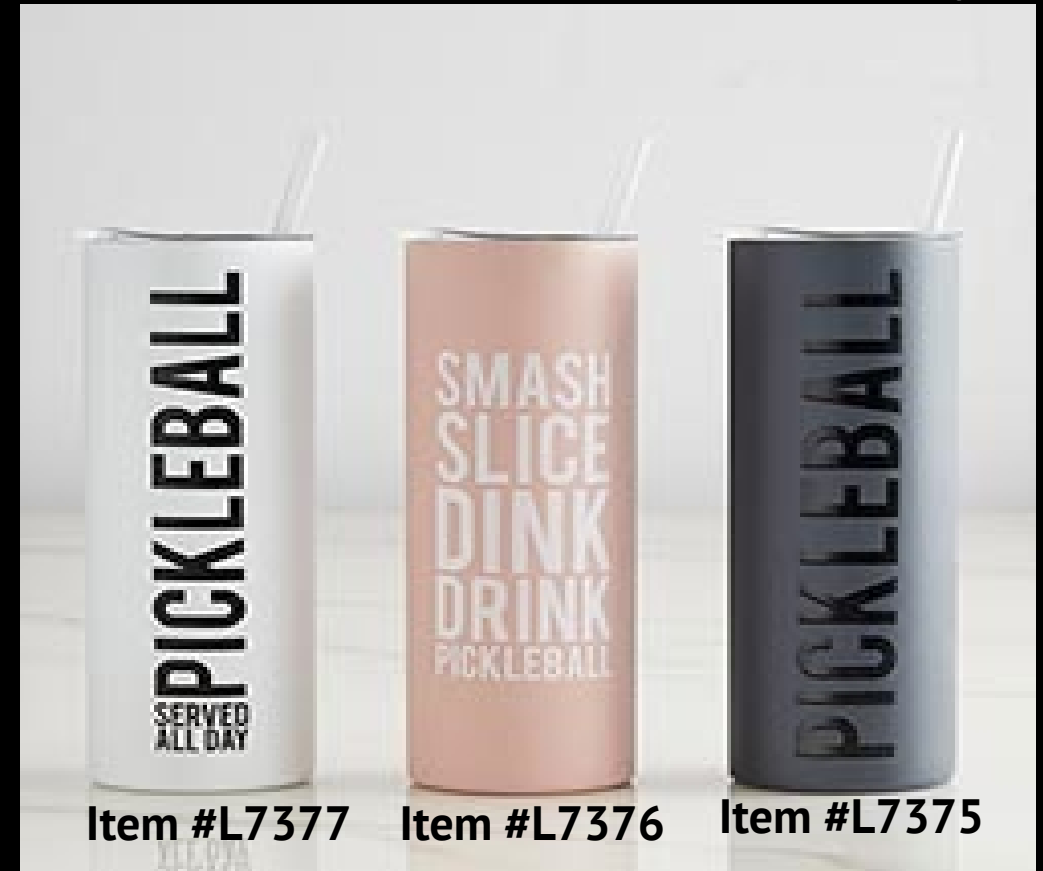

Item #L7377

Item #L7376

Item #L7375