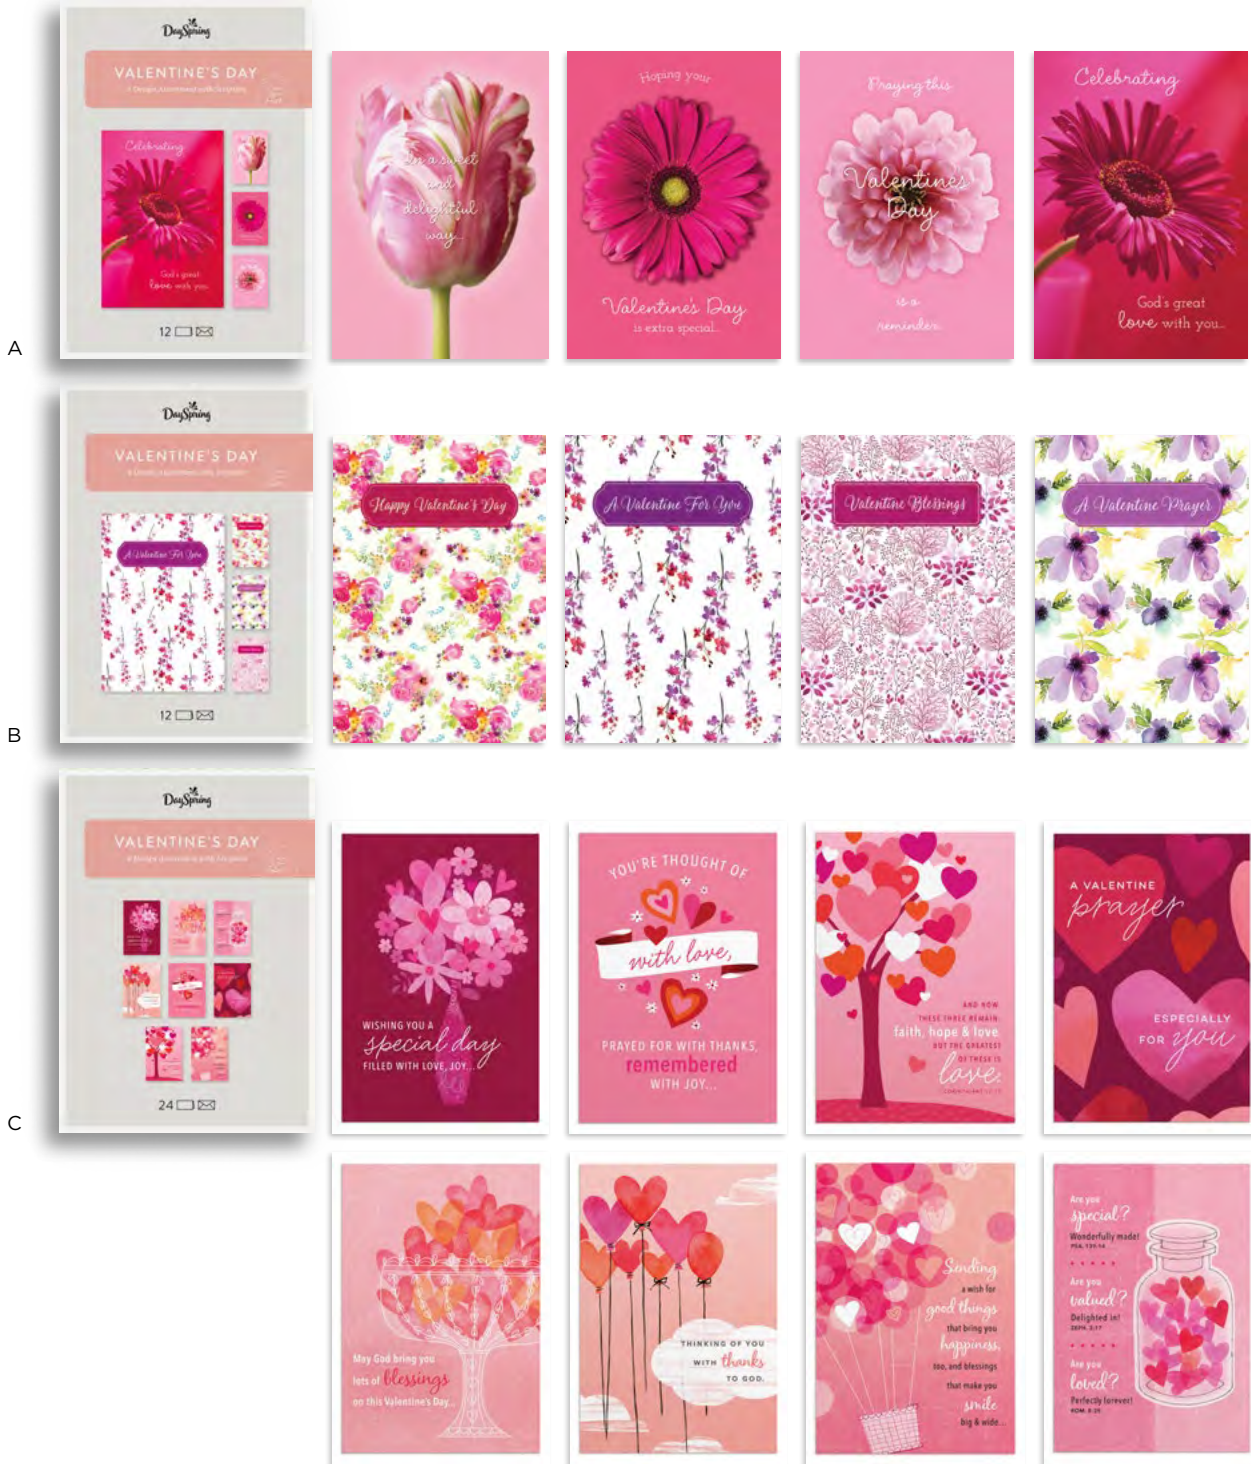

SEASONAL
Boxed Cards

MERCHANDISING BOXED CARD TRAY

The plastic insert tray keeps boxes organized and upright. Place it with the appropriate card lines within the 14-Tier Card Fixture. Fits on the drawer front of the 14-Tier Card Fixture.

104716 • BOXED CARD TRAY

- 12" x 2" clear extruded plastic
- Set of 4 trays per box = 1 fixture
- **\$67.00 Each**

104716

The clear plastic attaches to the drawer of the 14-Tier Card Fixture.

Two stacked 12-count boxes fit next to one 24-count box.

Or place them side-by-side to see two 12-count and one 24-count.

A

B

C

A J1332 • PINK FLOWERS
 3 each of 4 designs
 12 white envelopes
 Packaging: 7¾" × 5¾" × 1½"
 KJV Scripture • **\$3.50 WHSL**

0 81983 70180 1