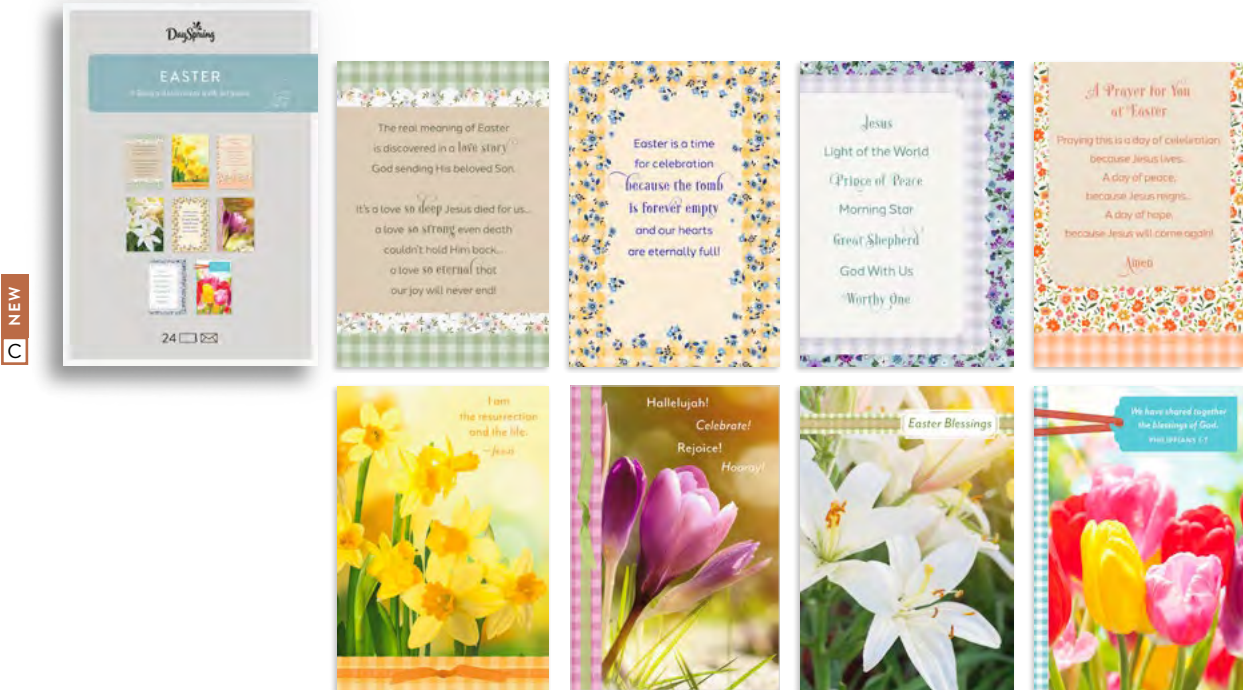

A J7580 • EASTER
3 each of 4 designs
12 white envelopes
Packaging: 7¾" × 5⅝" × 1⅝"
KJV Scripture Text
$3.50 WHSL

B J4926 • HE IS RISEN
3 each of 4 designs
12 white envelopes
Packaging: 7¾" × 5⅝" × 1⅝"
Mixed Scripture • **$3.50 WHSL**

C U1617 • EASTER
24-COUNT ASSORTMENT
3 each of 8 designs
24 white envelopes
Packaging: 7¾" × 5⅝" × 1⅝"
Mixed Scripture • **$6.00 WHSL**

SHIPS 1/2024

EASTER BOXED CARDS

6⅞" × 4½"
White envelopes
Printed lid box
Minimum of 4