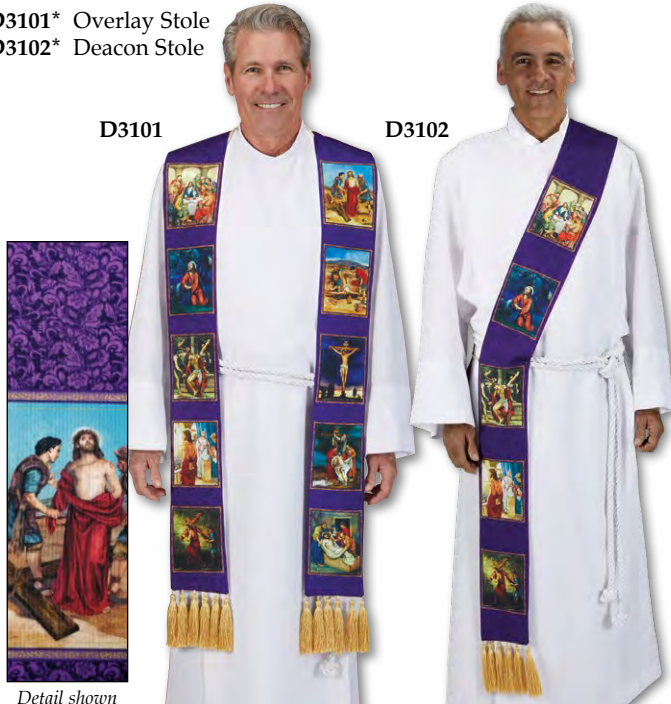

LENTEN COLLECTION

R.J. TOOMEY

Celebrate Lent with vestments featuring exclusive art from Michael Adams. Each vestment features 10 Dura fabric bonding images. Choose from Chasuble, Overlay Stole or Deacon Stole.

SRP $69.95

Smooth Weave Polyester/Satin/Tassels
5-1/2" W x 110" L

D3101* Overlay Stole

D3102* Deacon Stole

Detail shown