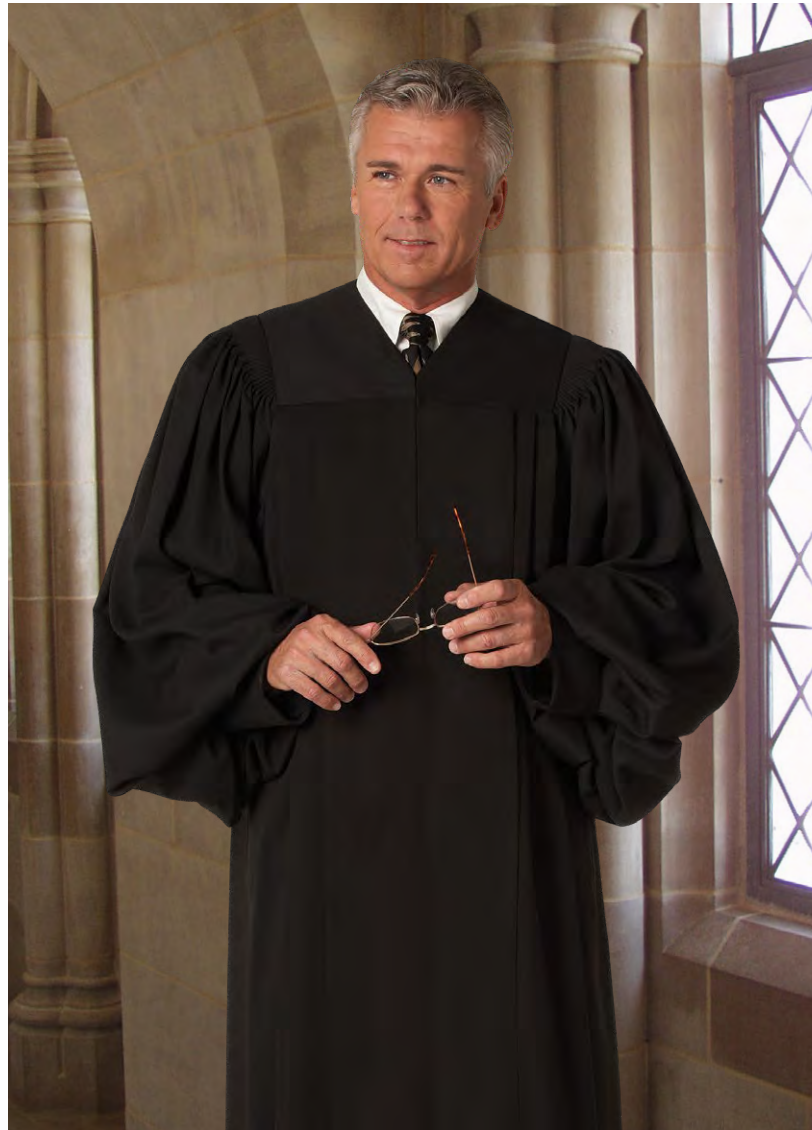

Geneva Classic

Classic robes with deep front pleats.
Tailored in Wonder Crepe.

Tailoring Features:

- Lined bell sleeves with deep cuffs
- Fluted over shoulders and across back
- Front opening zipper with right pocket slit

Polyester

S6

SRP $249.95 for Qwick-Ship

Available in Black and White. Specify color when ordering.

Geneva Velvet

Wonder Crepe with closed Black Velvet panels. Black Wonder Crepe without shoulder braids and White Wonder Crepe with shoulder braids.

Tailoring Features:

- Lined bell sleeves with deep cuffs
- Fluted over shoulders and across back
- Front opening zipper with right pocket slit

Polyester/Velvet

S5

SRP $349.95 for Qwick-Ship

Available in Black and White. Specify color when ordering.

Specify size when ordering. See Men's S size chart on page 259.