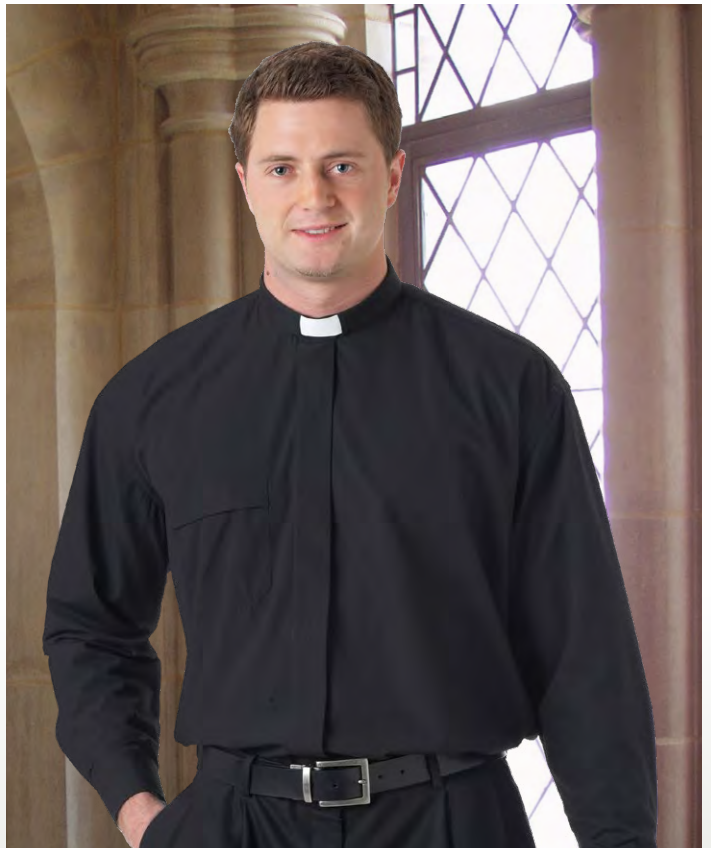

Long Sleeve Tab Collar Clergy Shirt

Easy-care broadcloth. Generous cut, concealed 7-button closure, center back pleat, button-through sleeve plackets and left front pocket. Includes reusable Collar Tab.

SRP $49.95

65% Polyester/35% Cotton Blend

Available in Black, White and Gray.

Specify size when ordering. See size chart on page 99.

SM-104 Black

SM-111 White

SM-121 Gray