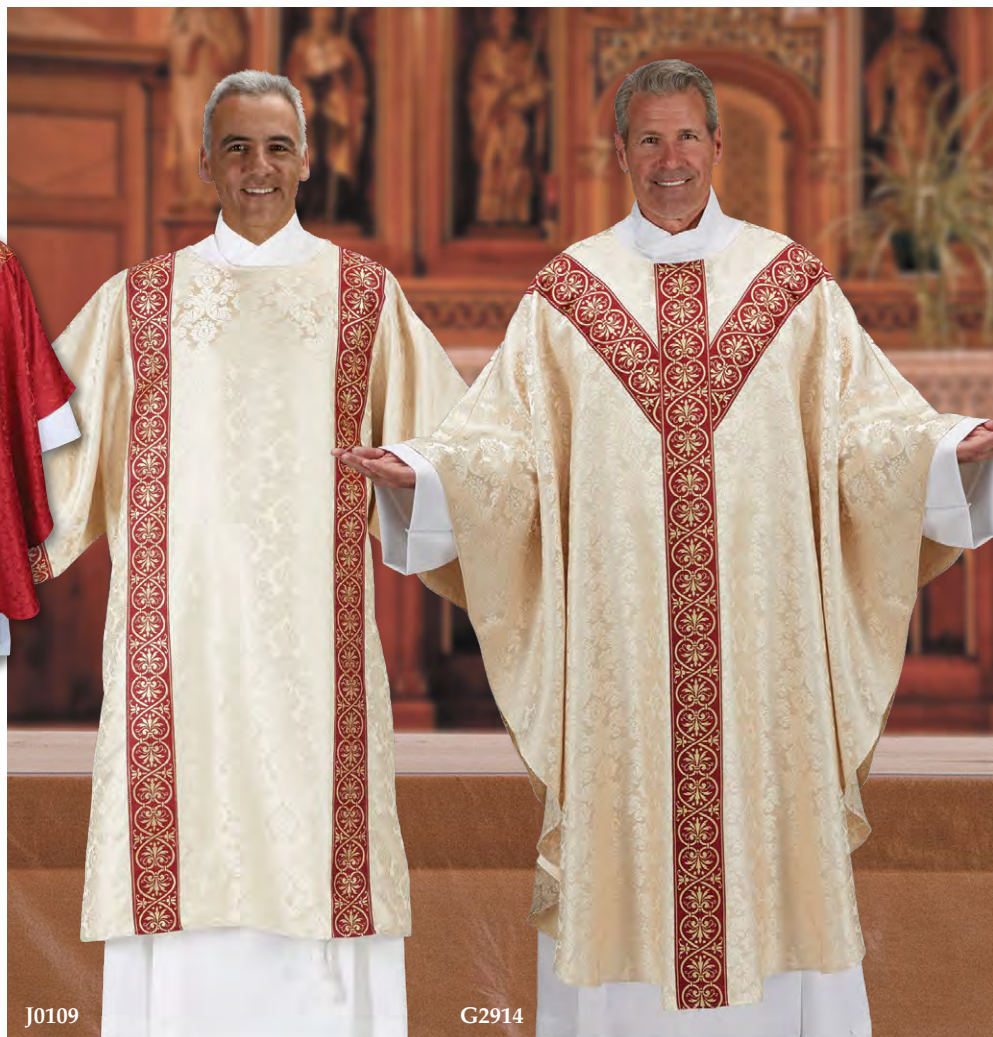

Each vestment of the Monreale Collection features a beautiful Jacquard base fabric and is trimmed with a high-quality woven banding. Choose from Copes, Humeral Veils, Funeral Palls, Urn Palls, Semi-Gothic Chasubles, Dalmatics, Chalice Veils and Overlay Stoles.

SRP $219.95
Polyester Jacquard/Woven Banding
J0109 Dalmatic
59" W x 48" L
G2914 Chasuble
59" W x 51" L

**PURCHASE 4 OR MORE
MONREALE COLLECTION
CHASUBLES OR DALMATICS
FOR AS LOW AS $209.95 EACH!**

J0109

G5989 SRP $49.95
Urn Pall
Lined Polyester Jacquard/Woven Banding
25" SQ

Funeral Palls
Lined Polyester Jacquard
Woven Banding
G4075 SRP $239.95
8' W x 12' L
G4074 SRP $189.95
6' W x 10' L (not shown)