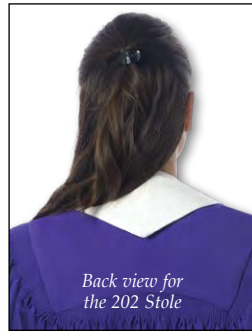

202-CUST

5" W x 30" L

SRP \$24.95 Custom in Viva fabric

SRP \$26.95 Custom in Tissue Faille fabric

SRP \$29.95 Custom in Wonder Crepe fabric

Featured in White Viva.

*Back view for
the 202 Stole*

The Majestic Collection