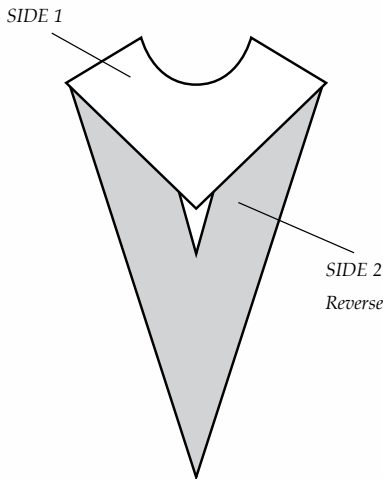

Reverse Stole