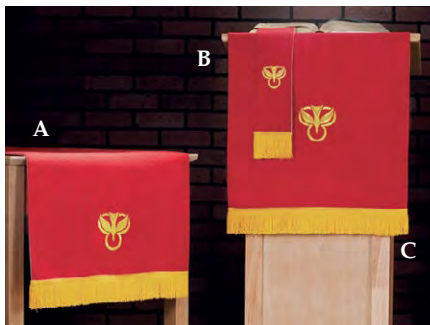

Reversible Paraments

Smooth Weave Polyester
with Fringe

A. Table Runner
SRP $95.95
80" W x 20" D
KC136 Red/White
KC137 Purple/Green

B. Bible Marker
SRP $13.95
3-1/2" W x 36" L
KC132 Red/White
KC133 Purple/Green

C. Pulpit Scarf
SRP $49.95
18" W x 36" L
KC134 Red/White
KC135 Purple/Green

ADDITIONAL SAVINGS ON THE SET!

SRP $149.85 set
Three-Piece Parament Set
KC138 Red/White
Includes KC132, KC134 and KC136.
KC139 Purple/Green
Includes KC133, KC135 and KC137.