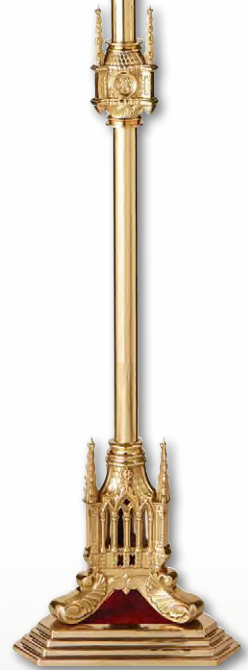

F3564 SRP $995.95
Seven-Light Candelabra
Brass, 60" H, 13" W Base
7/8" Dia Sockets

Candles and accessories sold separately on pages 163, 166 and 186-187.