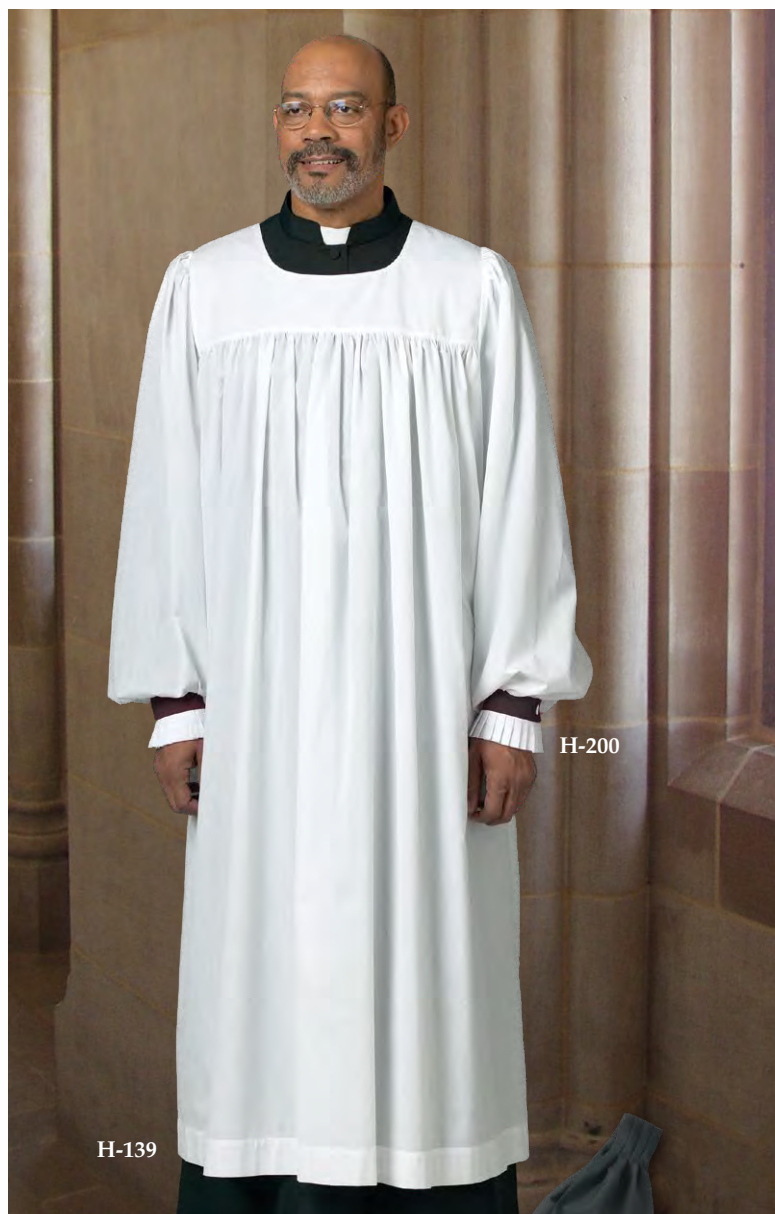

H-200

H-139

Sheffield Tippet

Black Viva. Center back pleats and self-lined, each panel measures 50" L.

H-137 SRP $49.95

Lined Polyester, 100" L