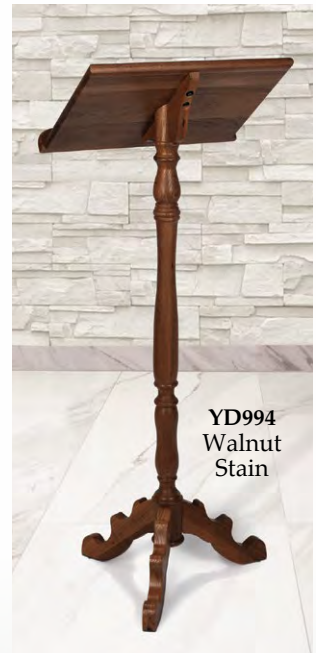

TS994
Medium
Oak Stain

YD994
Walnut
Stain

Lecterns with Shelf

SRP $329.95
Maple Hardwood, 43" H, 20" W x 16" D Top
14-1/2" D Shelf, 12" SQ Base

*Shelf
view*

Lecterns

SRP $149.95
Maple Hardwood, 43" H, 17-1/4" W x 13" D Top