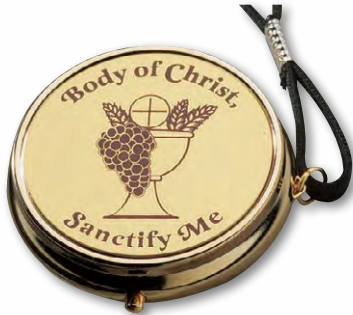

Pyxes

SRP $7.95 ea
Gold Finish
2-1/4" Dia x 3/4" D
Holds 10 Hosts, 3 pcs

Please see chart below when choosing an appropriate Burse to accommodate your Pyx.

- Fits in Burse 61904
- ★ Fits in Burse 61905
- Fits in Burse 61928

JS298 ◆ ■ ★
SRP $9.95 ea
Body of Christ Sanctify Me with Cord
Gold Finish, 1-3/4 Dia x 1/2" D
Hold 7 Hosts, 3 pcs