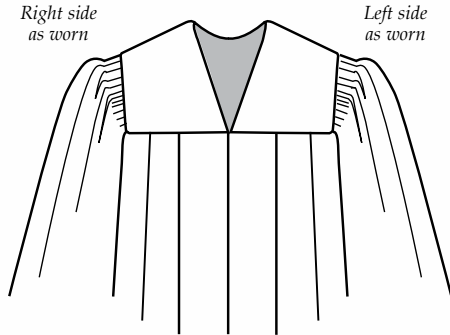

Embroidery & Trim Instructions

Please use the appropriate drawings to indicate embroidery and trim placement.

V-Neckline Yoke