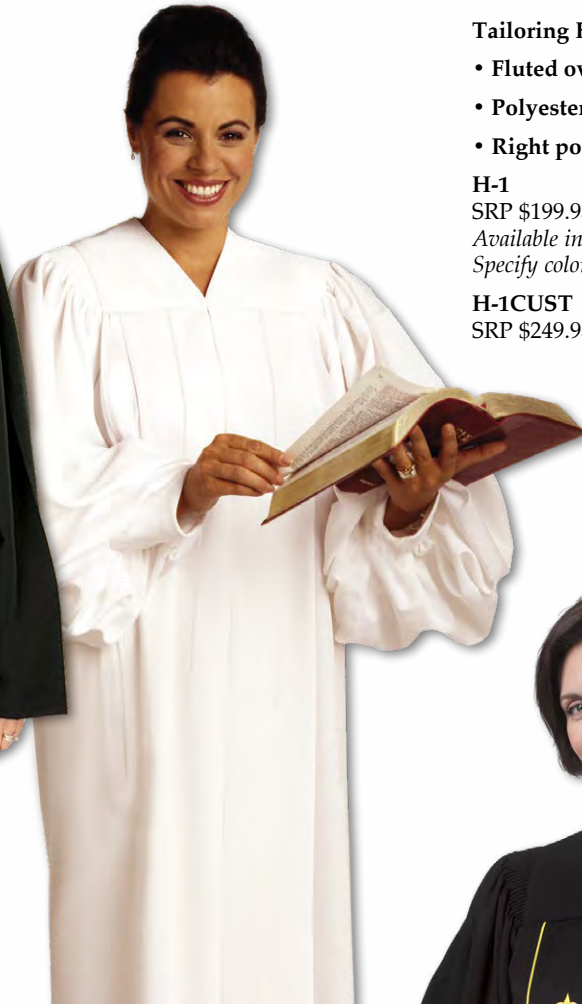

H-1

Plymouth

The most popular clergy robes for men and women, tailored in Viva. Choose from a lined bell sleeve with deep cuffs or a straight coat-style sleeve.

Tailoring Features:

- Fluted over shoulders and across back
- Polyester Viva fabric
- Right pocket slit

H-1

SRP $199.95 for Qwick-Ship
Available in Black and White.
Specify color when ordering.

H-1CUST

SRP $249.95 Custom

H-203

SRP $199.95 for Qwick-Ship
Available in Black and White.
Specify color when ordering.

H-203CUST

SRP $249.95 Custom