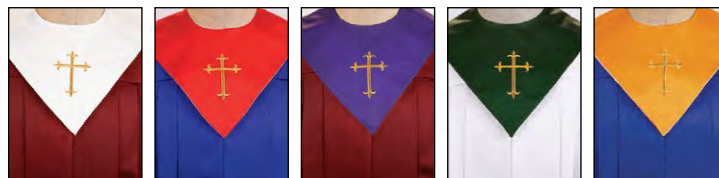

Mix-and-Match detail shown

Reversible
Choir Stole with
embroidered
cross shown