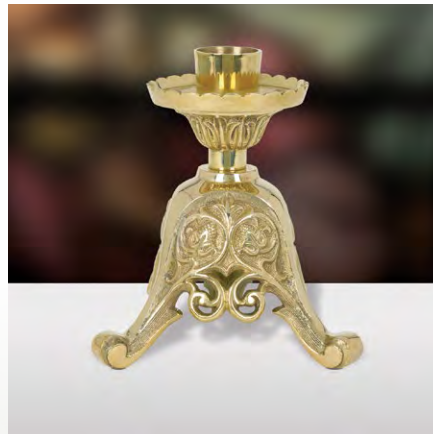

VC245 SRP $139.95
Europa Series
Polished Brass
8" H, 5-1/4" W Base, 1-1/2" Dia Socket