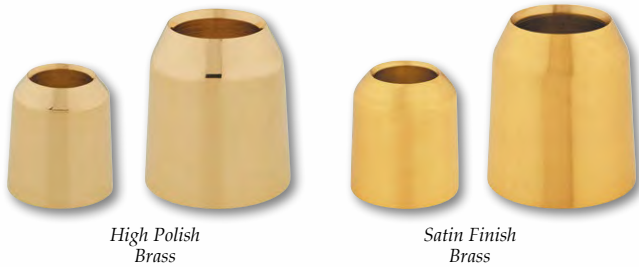

High Polish Brass

Satin Finish Brass

Followers without Glass Shield*

Solid Brass

Candle Dia.	High Polished Item #	Satin Finish Item #	Price
7/8"	G6262	G6267	SRP $12.95
1-1/2"	G6263	G6268	SRP $19.95
2"	G6264	G6269	SRP $27.95
3"	G6266	G6271	SRP $59.95