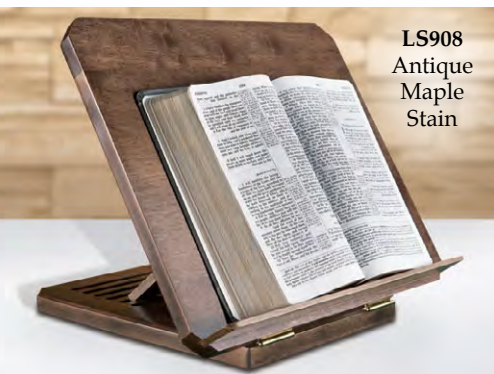

LS908
Antique
Maple
Stain

Bible/Missal Stands with Silk-Screened Bible Verse

Adjusts to six height levels with
a silk-screened verse on the back.

SRP $110.95

Handcrafted Maple, 16" W x 13" D Top
1-1/4" H Ledge

Available in Medium Oak and
Antique Maple stains.

Verse: "In the beginning was the Word and the
Word was with God and the Word was God"
— John 1:1.