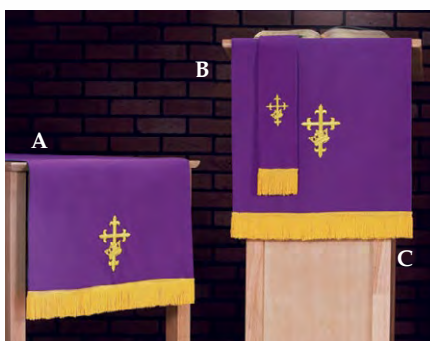

Reversible Paraments

Smooth Weave Polyester
with Fringe

A. Table Runner
SRP $95.95
80" W x 20" D
KC136 Red/White
KC137 Purple/Green

B. Bible Marker
SRP $13.95
3-1/2" W x 36" L
KC132 Red/White
KC133 Purple/Green

C. Pulpit Scarf
SRP $49.95
18" W x 36" L
KC134 Red/White
KC135 Purple/Green

ADDITIONAL SAVINGS ON THE SET!

SRP $149.85 set
Three-Piece Parament Set
KC138 Red/White
Includes KC132, KC134 and KC136.
KC139 Purple/Green
Includes KC133, KC135 and KC137.