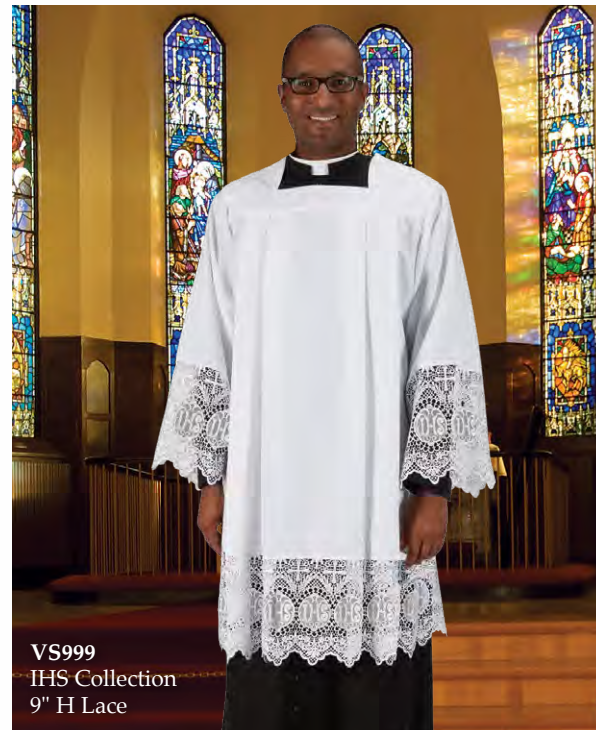

VS999
IHS Collection
9" H Lace