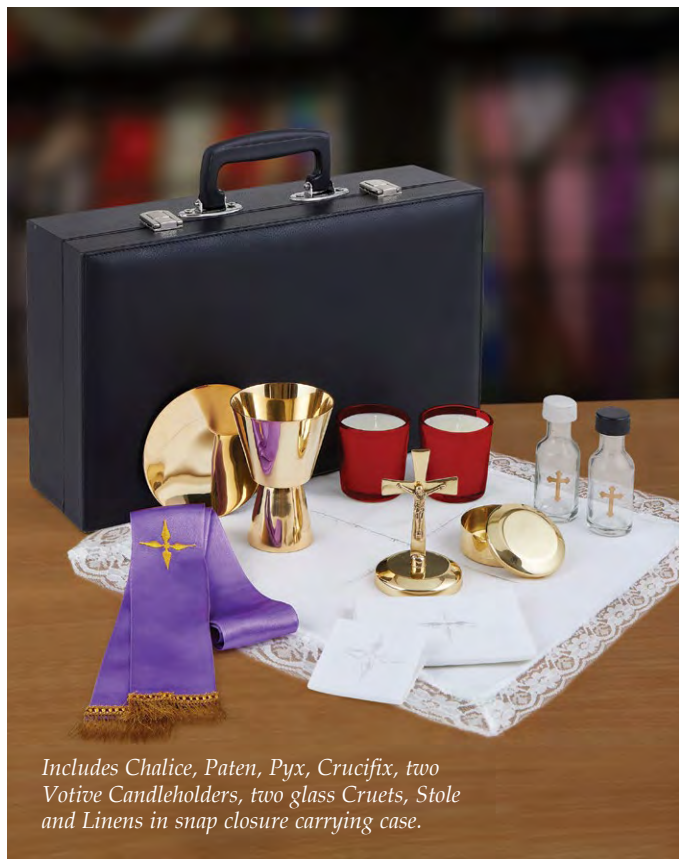

J6748 SRP $349.95
Mass Kit with Vinyl Snap Case
Vinyl Case, 14" W x 4-1/4" H

Includes Chalice, Paten, Pyx, Crucifix, two Votive Candleholders, two glass Cruets, Stole and Linens in snap closure carrying case.