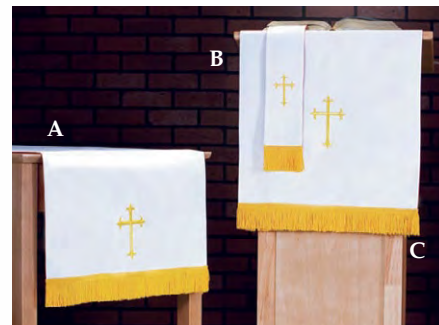

Reversible Paraments

Smooth Weave Polyester
with Fringe

A. Table Runner
SRP $95.95
80" W x 20" D
KC136 Red/White
KC137 Purple/Green

B. Bible Marker
SRP $13.95
3-1/2" W x 36" L
KC132 Red/White
KC133 Purple/Green

C. Pulpit Scarf
SRP $49.95
18" W x 36" L
KC134 Red/White
KC135 Purple/Green

ADDITIONAL SAVINGS ON THE SET!

SRP $149.85 set
Three-Piece Parament Set
KC138 Red/White
Includes KC132, KC134 and KC136.
KC139 Purple/Green
Includes KC133, KC135 and KC137.