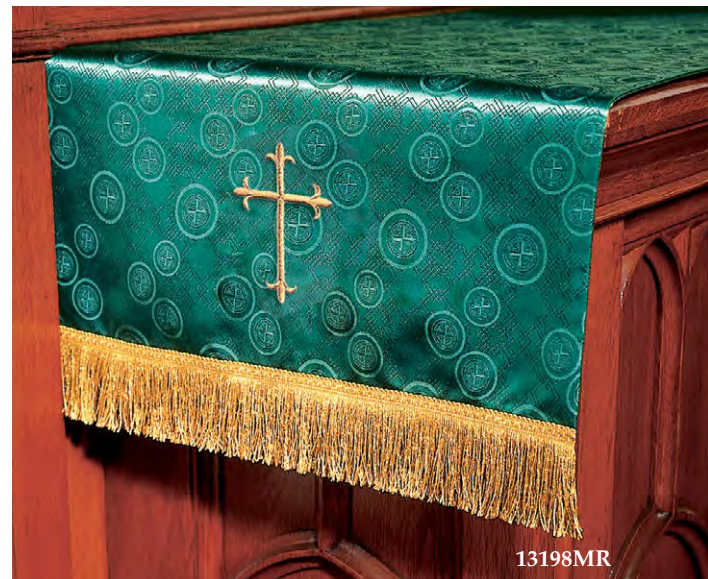

13202MR

13198MR

Table Runner

SRP $110.95
82" W x 20" D

*Embroidery and fringe
on both ends.*

13201MR Vermilion

13532MR White

13198MR Emerald

13200MR Majestic Purple

ADDITIONAL SAVINGS ON THE SET!

SRP $169.85 set
Three-Piece Parament Set

13189MR Vermilion

Includes 13209MR, 13205MR and 13201MR.

13534MR White

Includes 13530MR, 13529MR and 13532MR.

13185MR Emerald

Includes 13206MR, 13202MR and 13198MR.

13188MR Majestic Purple

Includes 13208MR, 13204MR and 13200MR.