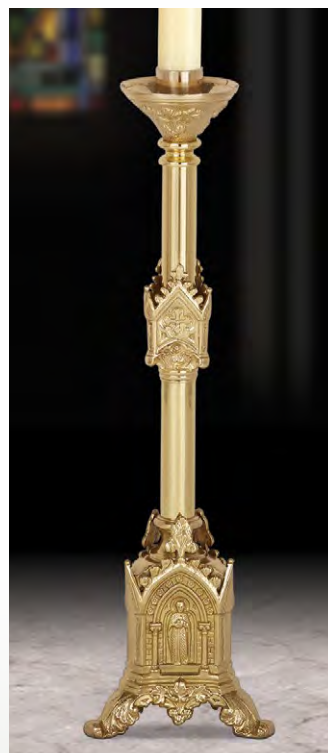

B4169 SRP \$399.95
Versailles Series
24" H, 8" W Base

TS961 SRP \$399.95
Majesty Series
26" H, 8-1/2" W Base

F3574 SRP \$349.95
Trinity Series
24" H, 8" W Base

Acolyte Candlesticks

18" H with Glass Globe
5" Dia Bobeche
6" Dia Base