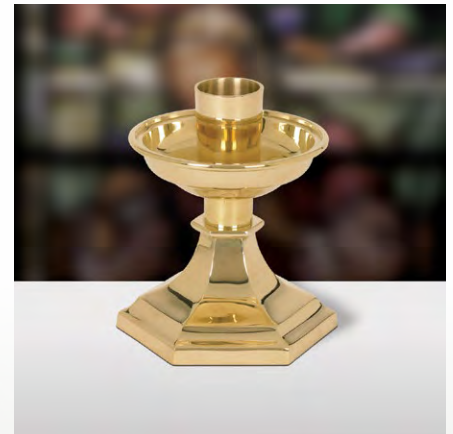

VC327 SRP $159.95
Windsor Series
Polished Brass
6-3/4" H, 5" W Base, 1-1/2" Dia Socket

*Candles and accessories sold separately
on pages 163, 172-173 and 186-187.*