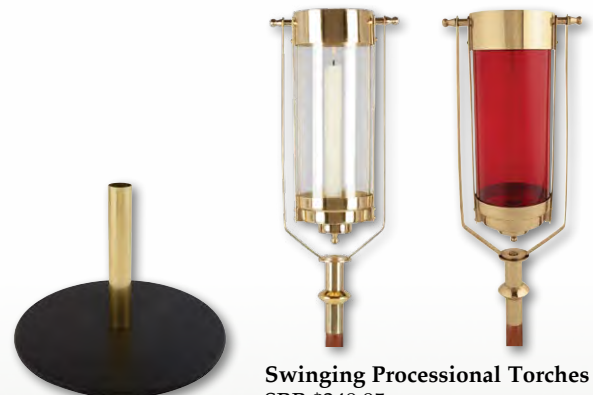

G4071 SRP $199.95
Stand for Swinging Processional Torch
Brass/Black Steel
8" H, 12" Dia Base

Swinging Processional Torches
SRP $249.95
Brass/Wood/Glass
56" H, 7/8" Dia Socket
Globes included.
D4025 Clear
G5394 Ruby

All Pew End Candlesticks come with a permanent bracket, a removable bracket and a Glass Globe. Candles sold separately on pages 163 and 166.