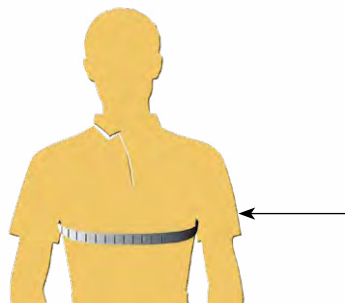

INFORMATION

Measure around the fullest part of chest, across the shoulder blades (snug, not tight)