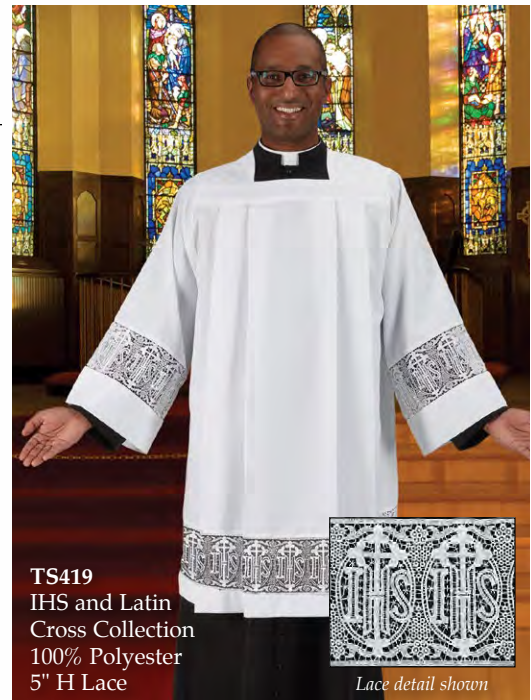

TS419
IHS and Latin
Cross Collection
100% Polyester
5" H Lace