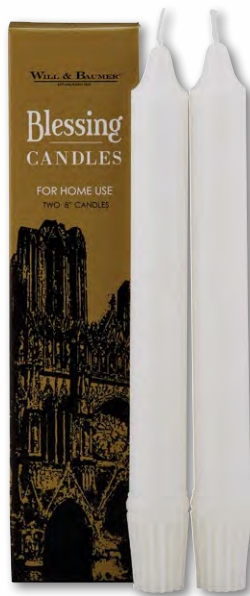

Convenient two-pack of candles that can be blessed during Candlemas and used throughout the year.

F3598 SRP $3.95 set

Blessing Candles/Candlemas Candles

Polar Brand® Stearine Wax

7/8" Dia x 8" H

2/set, 12 sets/case

CandlePure™ Paraffin Oil

Use with your Lumen Deo® candles. This fuel provides a clean, odorless and dripleless flame. This liquid paraffin oil comes in a variety of sizes for your particular needs.

Paraffin Oil

Item #	Dia. x Height	Candles/ Case	Price Each
50105	16 oz Bottle	4	SRP $39.95
50108	1 Gallon Container	4	SRP $129.95
50102	1 Quart (32 oz) Bottle	12	SRP $149.95
50103	2-1/2 Gallon Container	2	SRP $149.95