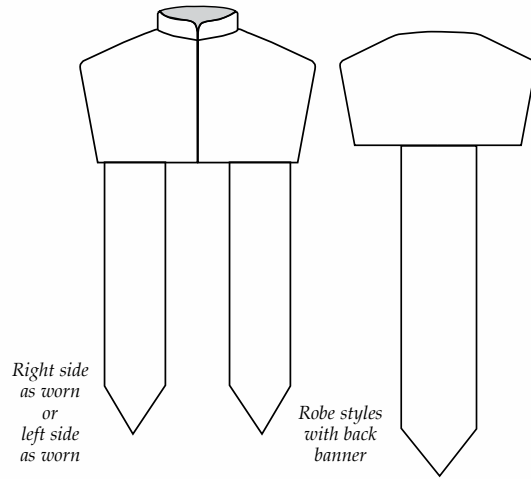

Coverall Yoke