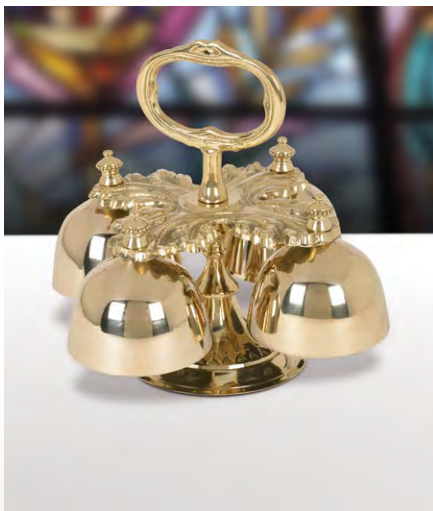

G4526 SRP \$199.95
 Ornate Wall Bell
 Brass, 8-1/4" W x 8" H
 24" L Chain

VC222 SRP \$249.95
 One-Cup Wall Bell
 Brass, 6" W x 17-3/4" H
 24" L Chain

B3557 SRP \$299.95
 Budded Wall Bell
 Brass, 3-1/2" W x 10-1/2" H
 60" L Chain