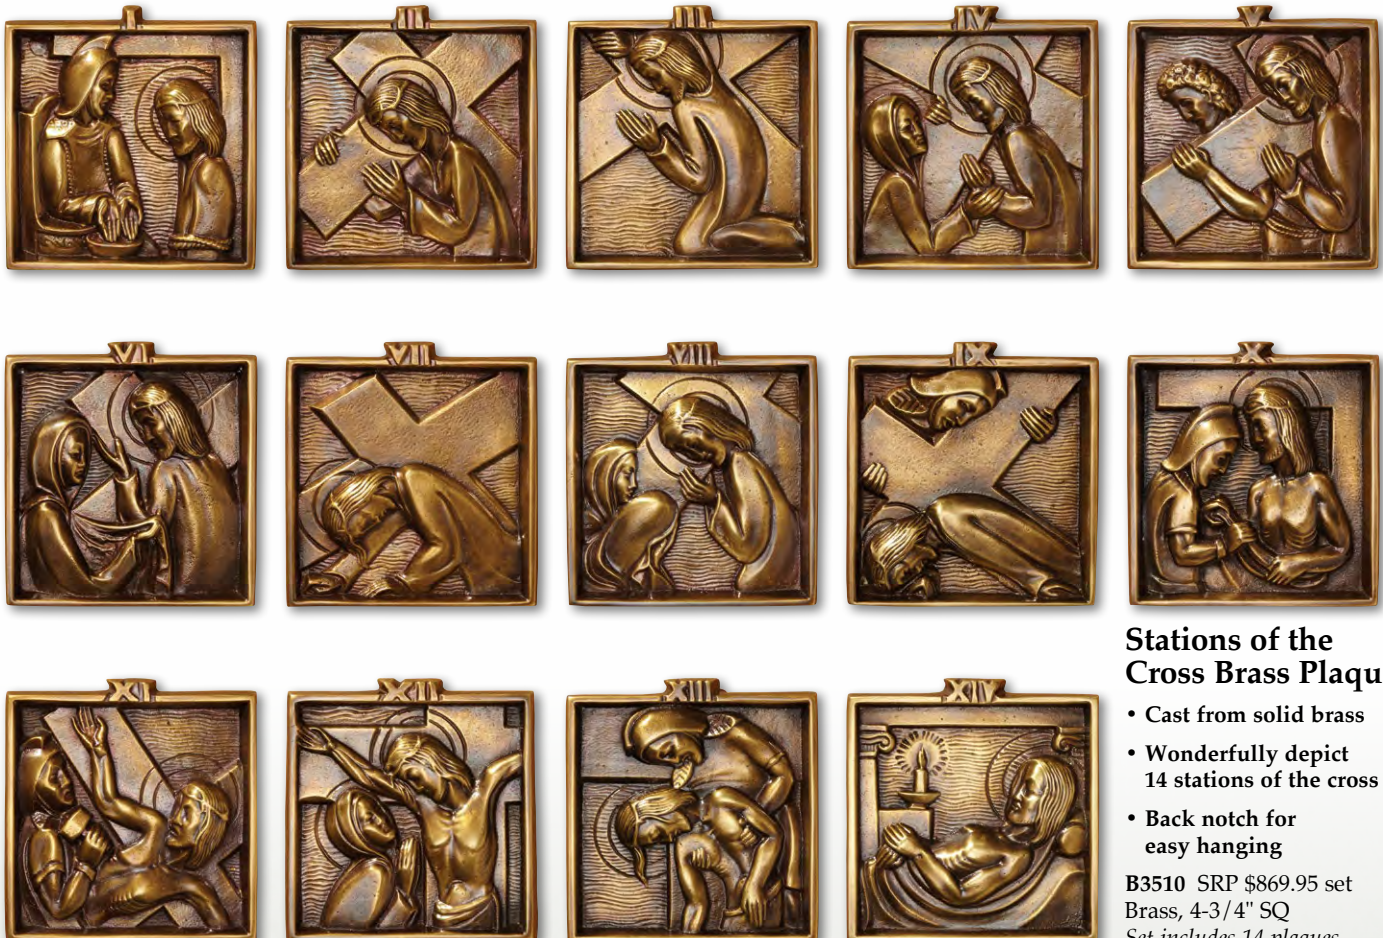

Stations of the Cross Plates

- Exclusive design by Michael Adams
- Comes with self-adhesive hook for easy hanging

Aluminum/Plastic
See images on page 256 for reference.

L5202*
SRP \$199.95 set
8" W x 12" H
Set includes 14 plates.