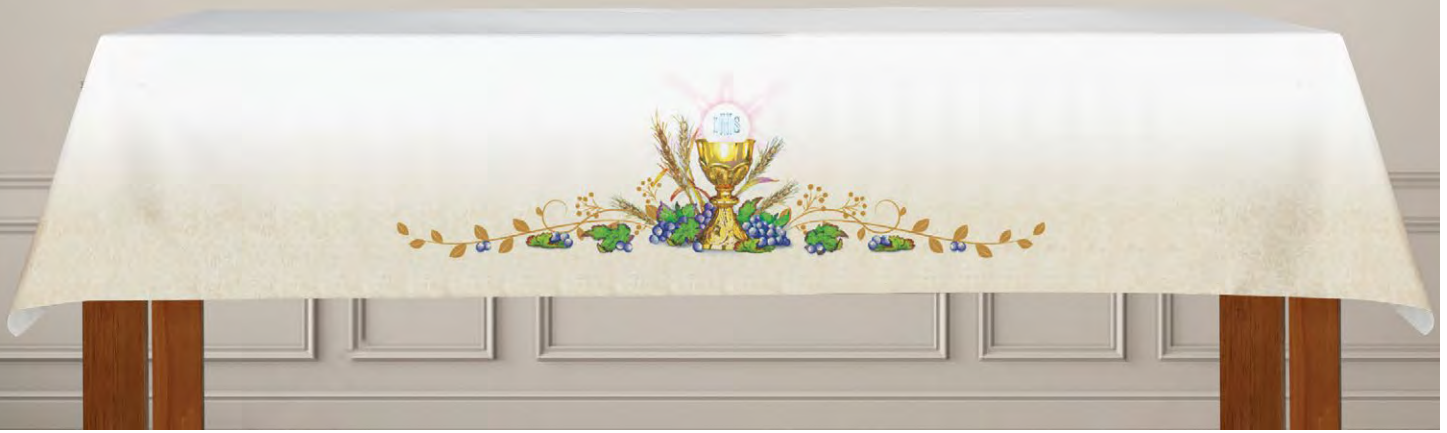

Body of Christ Altar Frontal

- Dura fabric bonding
- Exclusively designed by artist Michael Adams
- Durable backing designed to prevent slipping

N7331* SRP $119.95
Smooth Weave Polyester, 96" W x 52" D
Print Size: 44" W x 14" H