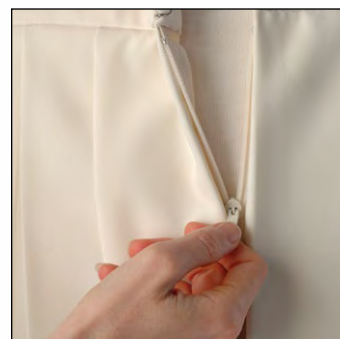

Concealed Zipper

Color coordinated, anchored to a double-layer of material for durability. Self-locking feature when tab is pressed down ensures closure is secure. Guaranteed for the life of the robe.

Hook & Eye Closure