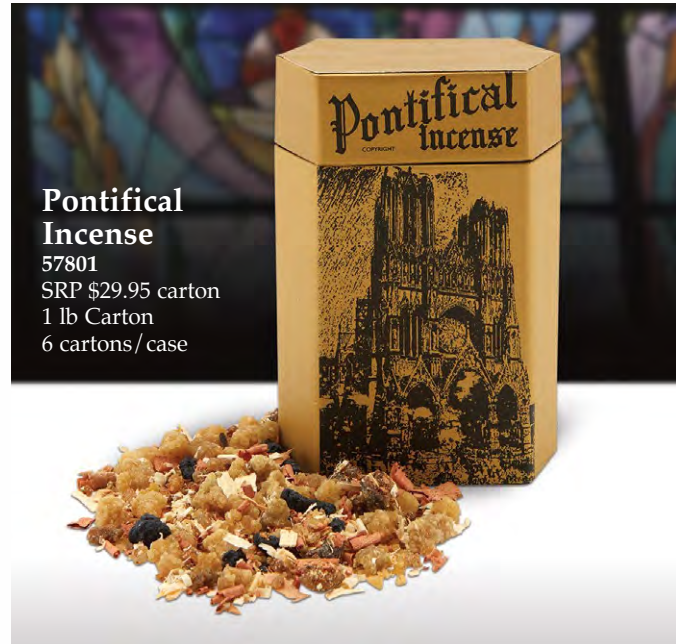

French Incense

57804 SRP \$24.95 carton
1 lb Carton
6 cartons/case

Majesty Incense

SRP \$29.95 carton
1 lb Carton
6 cartons/case
B4221 Frankincense & Myrrh

Pontifical Incense

57801
SRP \$29.95 carton
1 lb Carton
6 cartons/case