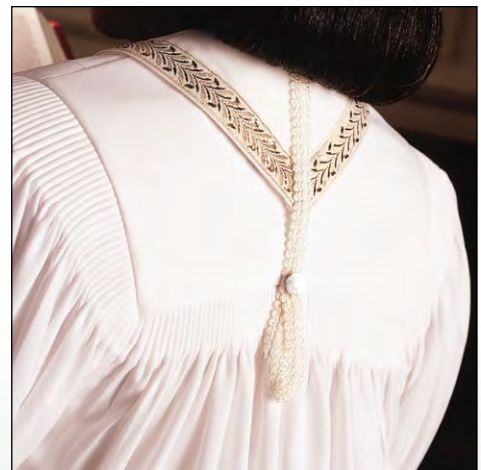

Back view

Specify size when ordering. See Women's A size chart on page 258.