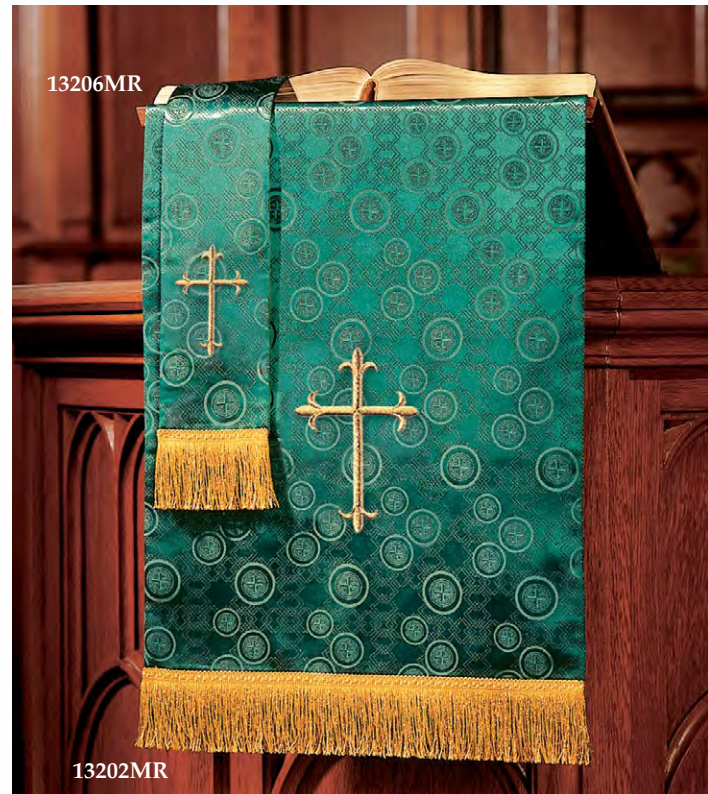

Flower Stand Cover

SRP \$59.95
14" W x 36" L

*Embroidery on one end,
fringe on both ends.*

13527MR Vermilion

13531MR White

13524MR Emerald

13526MR Majestic Purple

13206MR