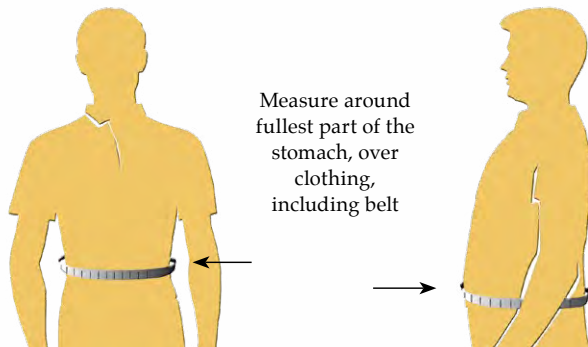

Measure around fullest part of the stomach, over clothing, including belt

More information available on our website. To order an item in sizes, fabrics, colors or with other details than shown, feel free to reach out for assistance with custom-made ordering.

Standard Sizing: Qwick-Ship sizes fit "average" body types with non-exceptional body proportions. Order by size or item number using the appropriate item specific size chart on pages 258-261.

How to Measure: Take measurements over clothing you normally wear during worship services. The diagrams above may help you take accurate measurements. If you need further assistance with measuring, please contact your local Murphy representative. Select the size that most closely matches your measurements and order by style, color and size code/sizing.

Chest: With arms relaxed, measure around the fullest part of the chest, under the arms and across shoulder blades. The tape should be snug but not tight. Keep tape parallel to the floor.

Sleeve: If you know your exact shirt sleeve length, use this size. To measure, bend elbow and measure from center of back at base of neck, over the shoulder, and around the elbow to the wrist bone, with lower arm parallel to the floor.

Back Length: Fasten a measuring chart or tape to the wall and stand straight against the wall chart, with "Sunday" shoes on and heels against the wall. The back of the head should touch the chart. Have someone place a ruler at the base of neck, parallel to the floor. Your total height in shoes should be used as your back length measurement.

Band Cinctures: Measure around the stomach where the cincture will be worn, over "Sunday" street clothing, including a belt. Add 4" to this measurement. Use this total measurement to determine band cincture size.

Pricing: All prices subject to change without notice.

Deposit/Payment: A minimum of one-half (50%) deposit, or terms as assigned, is to accompany your order. No changes or cancellations on custom-made robes will be allowed after garments have been cut.

Shipping: Unit prices do not include the cost of shipping. Shipping costs will be added to your invoice. Seasonal demands may affect the delivery time of your order. Please allow a minimum of 6 weeks on Custom and 3 weeks on Qwick-ship after factory receipt of your complete order for manufacturing.

Taxes: We are required to bill for all applicable taxes in your state unless you provide proof of tax exemption with your order.

Order Acknowledgment: Once an order is received, an Order In Process Acknowledgment will be sent to you which includes your order number. Refer to this order number should you need to call for questions or concerns. Once your order and measurements are processed, a Detailed Acknowledgment will be sent to you. Please check your copy carefully and notify us immediately if there are any errors. Your order is custom-made and we cannot authorize any changes, cancellations or refunds after factory production has started.