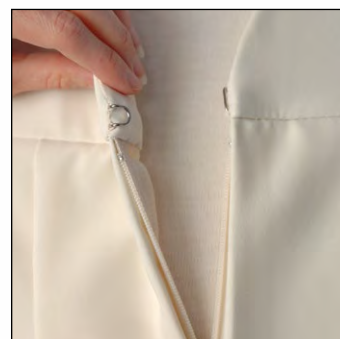

Hook & Eye Closure

Hook & eye closure machine riveted to lining materials of the yoke for extra stability and durability. Rustproof and guaranteed for the life of the robe.