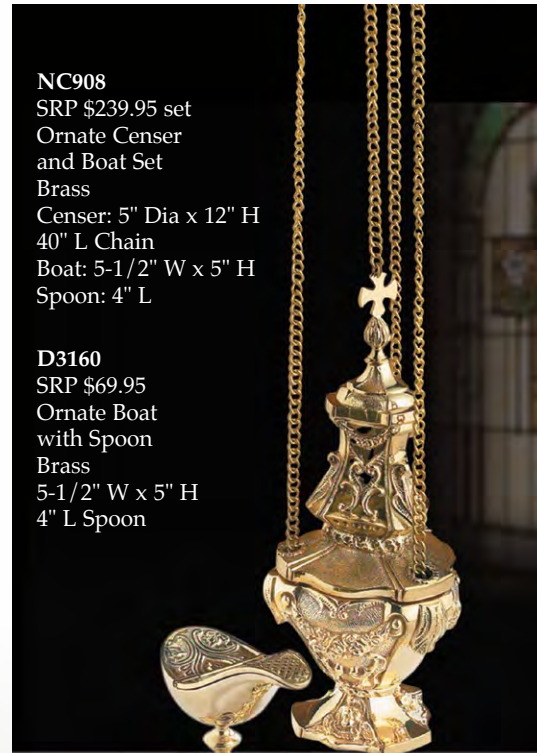

D3160
SRP $69.95
Ornate Boat
with Spoon
Brass
5-1/2" W x 5" H
4" L Spoon

NC908
SRP $239.95 set
Ornate Censer
and Boat Set
Brass
Censer: 5" Dia x 12" H
40" L Chain
Boat: 5-1/2" W x 5" H
Spoon: 4" L