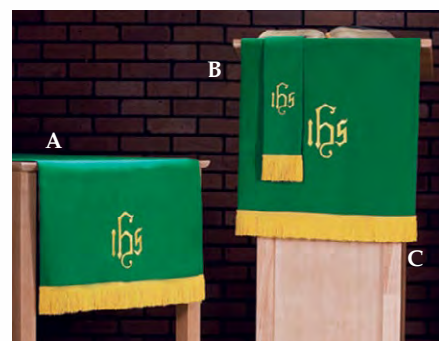

Reversible Paraments

Smooth Weave Polyester
with Fringe

A. Table Runner
SRP $95.95
80" W x 20" D
KC136 Red/White
KC137 Purple/Green

B. Bible Marker
SRP $13.95
3-1/2" W x 36" L
KC132 Red/White
KC133 Purple/Green

C. Pulpit Scarf
SRP $49.95
18" W x 36" L
KC134 Red/White
KC135 Purple/Green

ADDITIONAL SAVINGS ON THE SET!

SRP $149.85 set
Three-Piece Parament Set
KC138 Red/White
Includes KC132, KC134 and KC136.
KC139 Purple/Green
Includes KC133, KC135 and KC137.