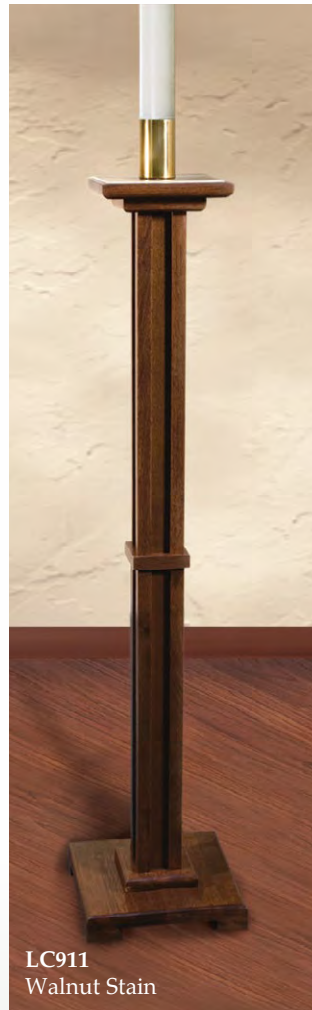

61430
Pecan Stain

LC911
Walnut Stain