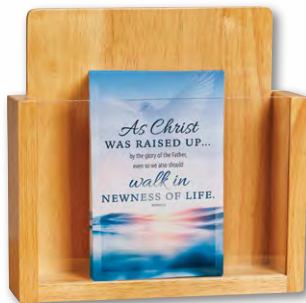

N7354
Medium
Oak Stain

Bulletin Holder

SRP $39.95

Maple Hardwood/Acrylic
10-1/2" W x 11" H x 2-1/4" D

N7354 Medium Oak Stain

N7984 Walnut Stain