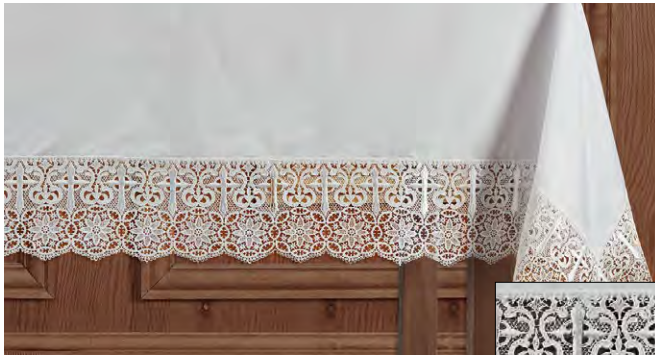

Cross Lace Trim Altar Frontal

- 4" H cross Lace design
- Lace-trimmed in the front and on the sides

F3687 SRP $110.95

65% Polyester/35% Cotton Blend, 84" W x 42" D

Detail shown