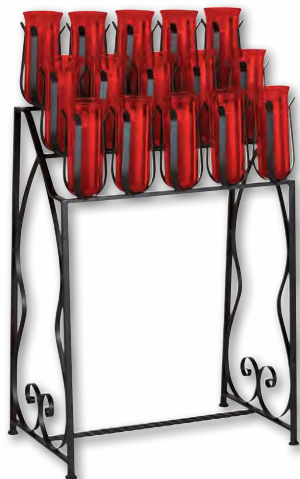

Devotional Candle Stands

Wrought Iron
Holds up to (15) 3" Dia candles.