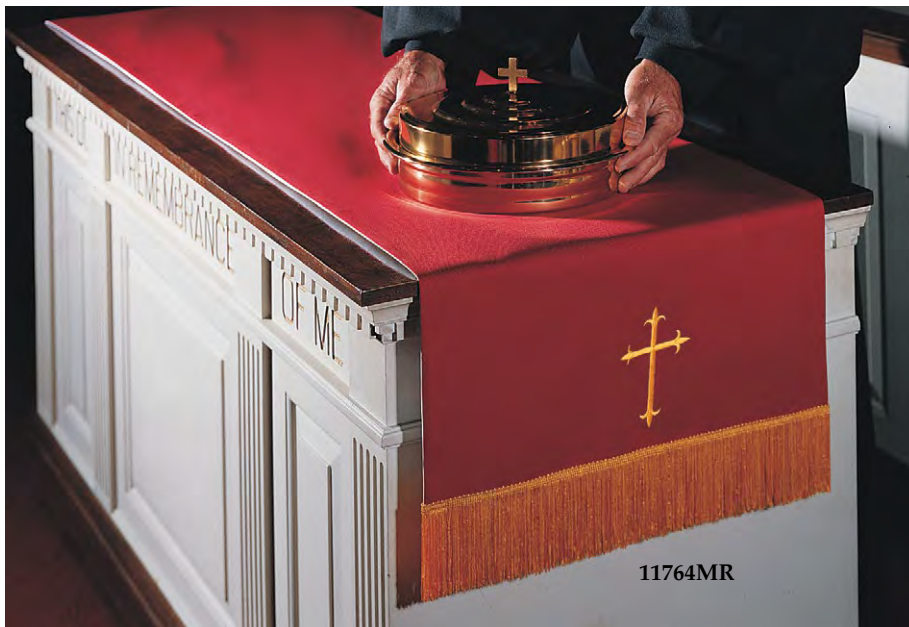

Christ the King Collection

Reverses to a second color for maximum value. Both sides feature a bright Gold embroidered Latin cross. Trimmed with 4" H Gold chainette fringe. Tailored in colorfast Viva. Inner lined for lasting shape retention. 100% Polyester with Fringe

Bible Marker

SRP $29.95
4-1/4" W x 37-1/2" L
Embroidery on one end, fringe on both ends.

11616MR Red/White
12681MR Hunter Green/Purple
11613MR Blue/White
11611MR Black/White

Pulpit Scarf

SRP $69.95
17" W x 36" L
Embroidery and fringe on one end, hanging rod pocket at opposite end.

11669MR Red/White
12683MR Hunter Green/Purple
11666MR Blue/White
11664MR Black/White

11764MR

Table Runner

SRP $110.95
82" W x 20" D
Embroidery and fringe on both ends.

11764MR Red/White
12685MR Hunter Green/Purple
11761MR Blue/White
11759MR Black/White

ADDITIONAL SAVINGS ON THE SET!

SRP $169.85 set
Three-Piece Parament Set

11718MR Red/White
Includes 11616MR, 11669MR and 11764MR.
12692MR Hunter Green/Purple
Includes 12681MR, 12683MR and 12685MR.
11714MR Blue/White
Includes 11613MR, 11666MR and 11761MR.
11715MR Black/White
Includes 11611MR, 11664MR and 11759MR.

Flower Stand Cover

SRP $59.95
14" W x 36" L
Embroidery on one end, fringe on both ends.

11652MR Red/White
12687MR Hunter Green/Purple
12057MR Blue/White
12170MR Black/White